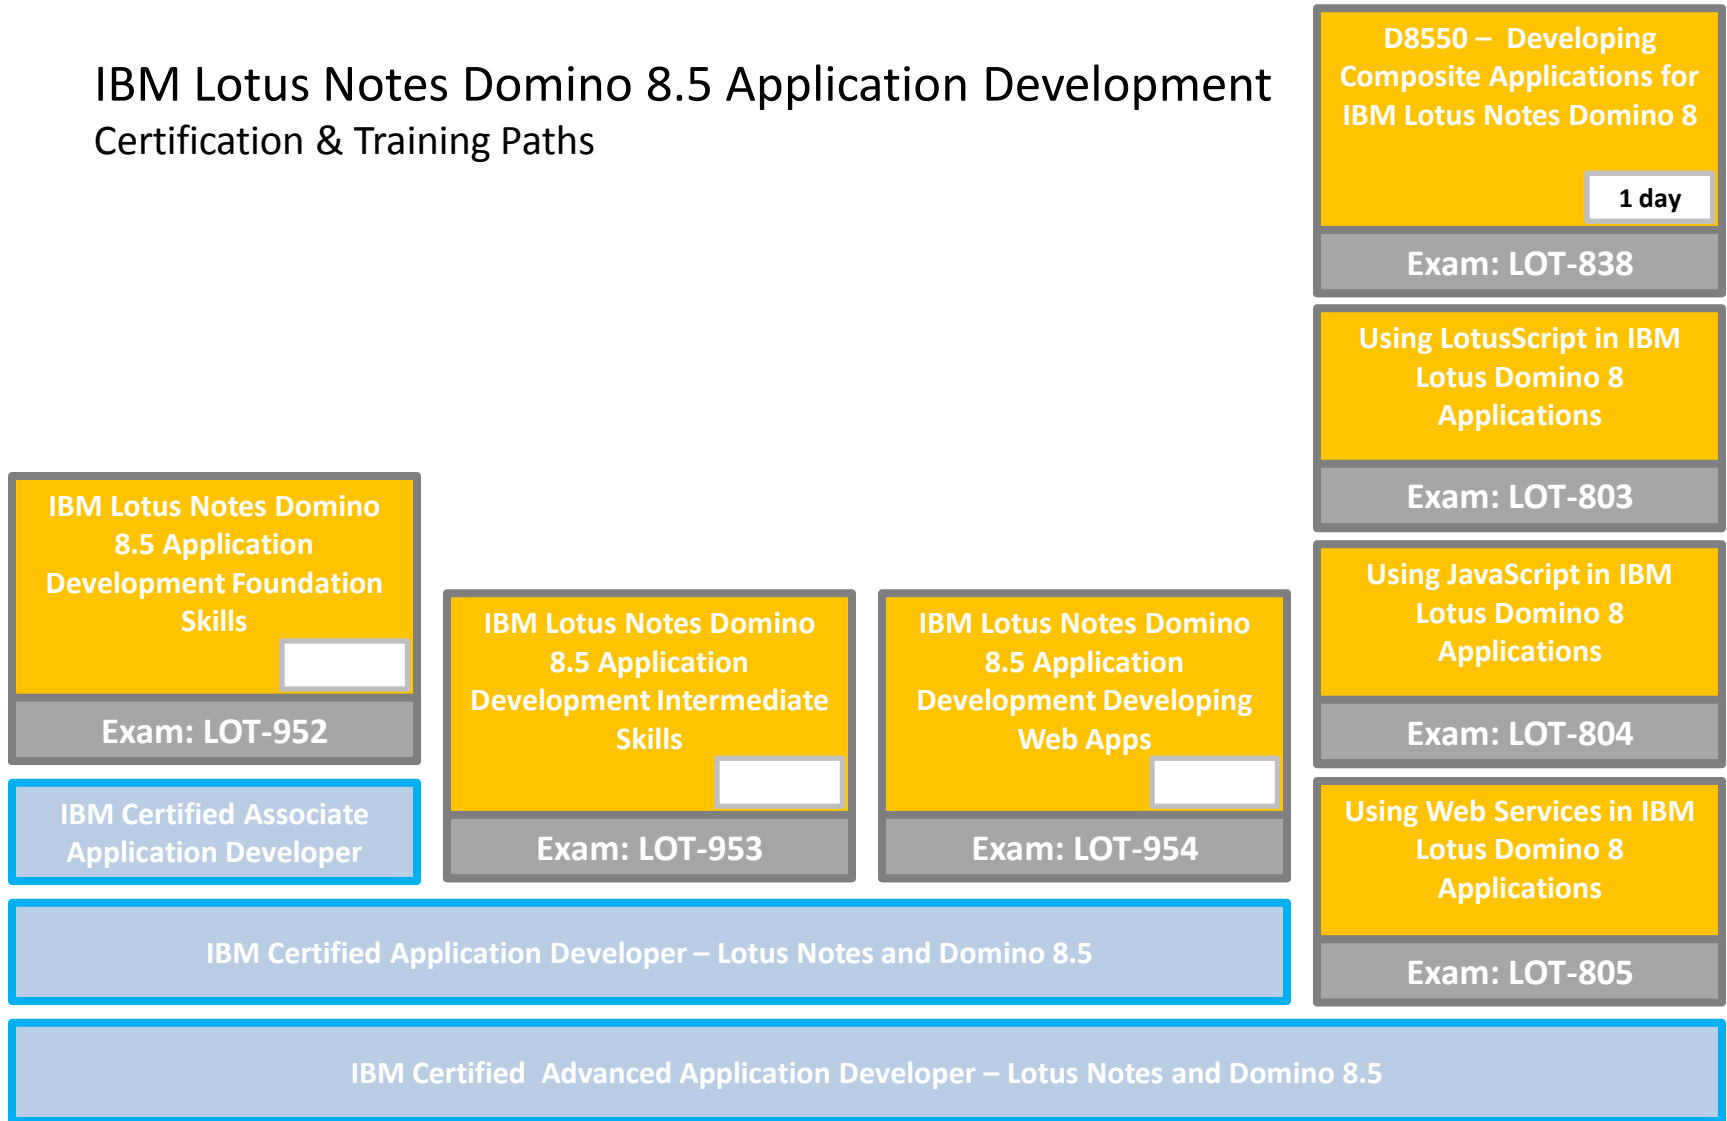

IBM Lotus Notes Domino 8.5 Application Development Certification & Training Paths

IBM Lotus Notes Domino 8.5 System Administration Certification & Training Paths